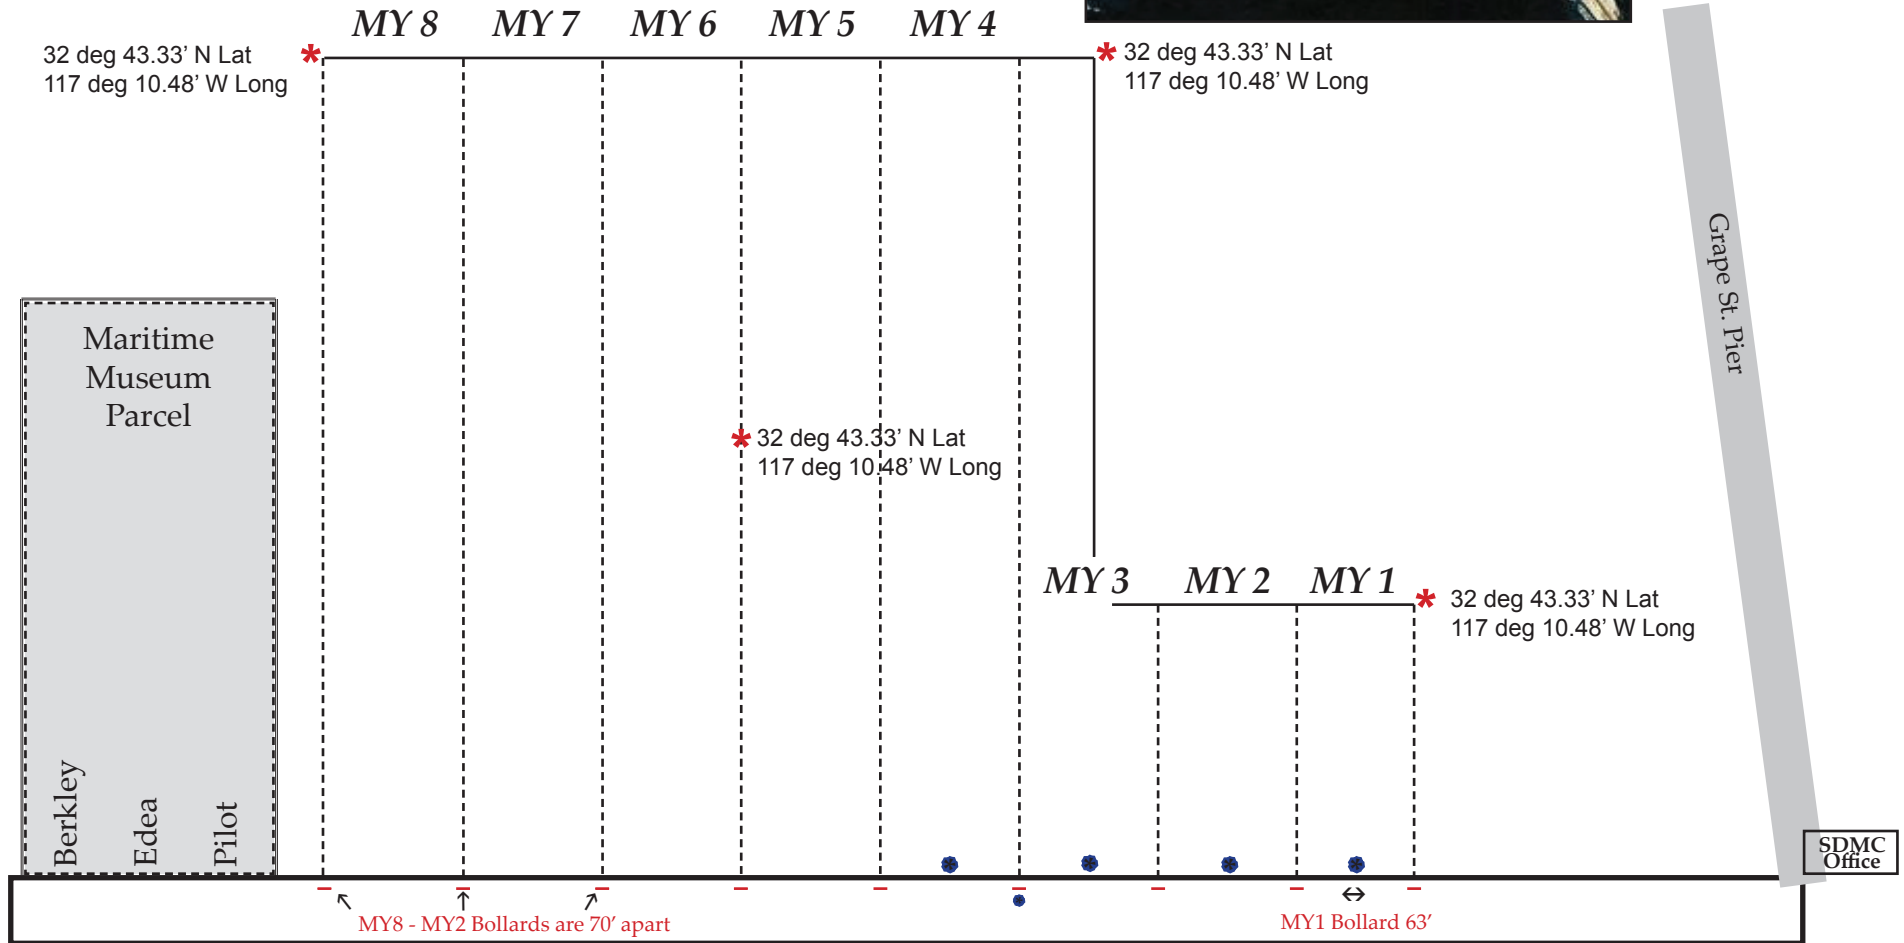

The Waterfront

San Diego's Mega Yacht Basin

619-291-0916

- Water 2"
- Water 1"
- Bollard

N. Harbor Drive